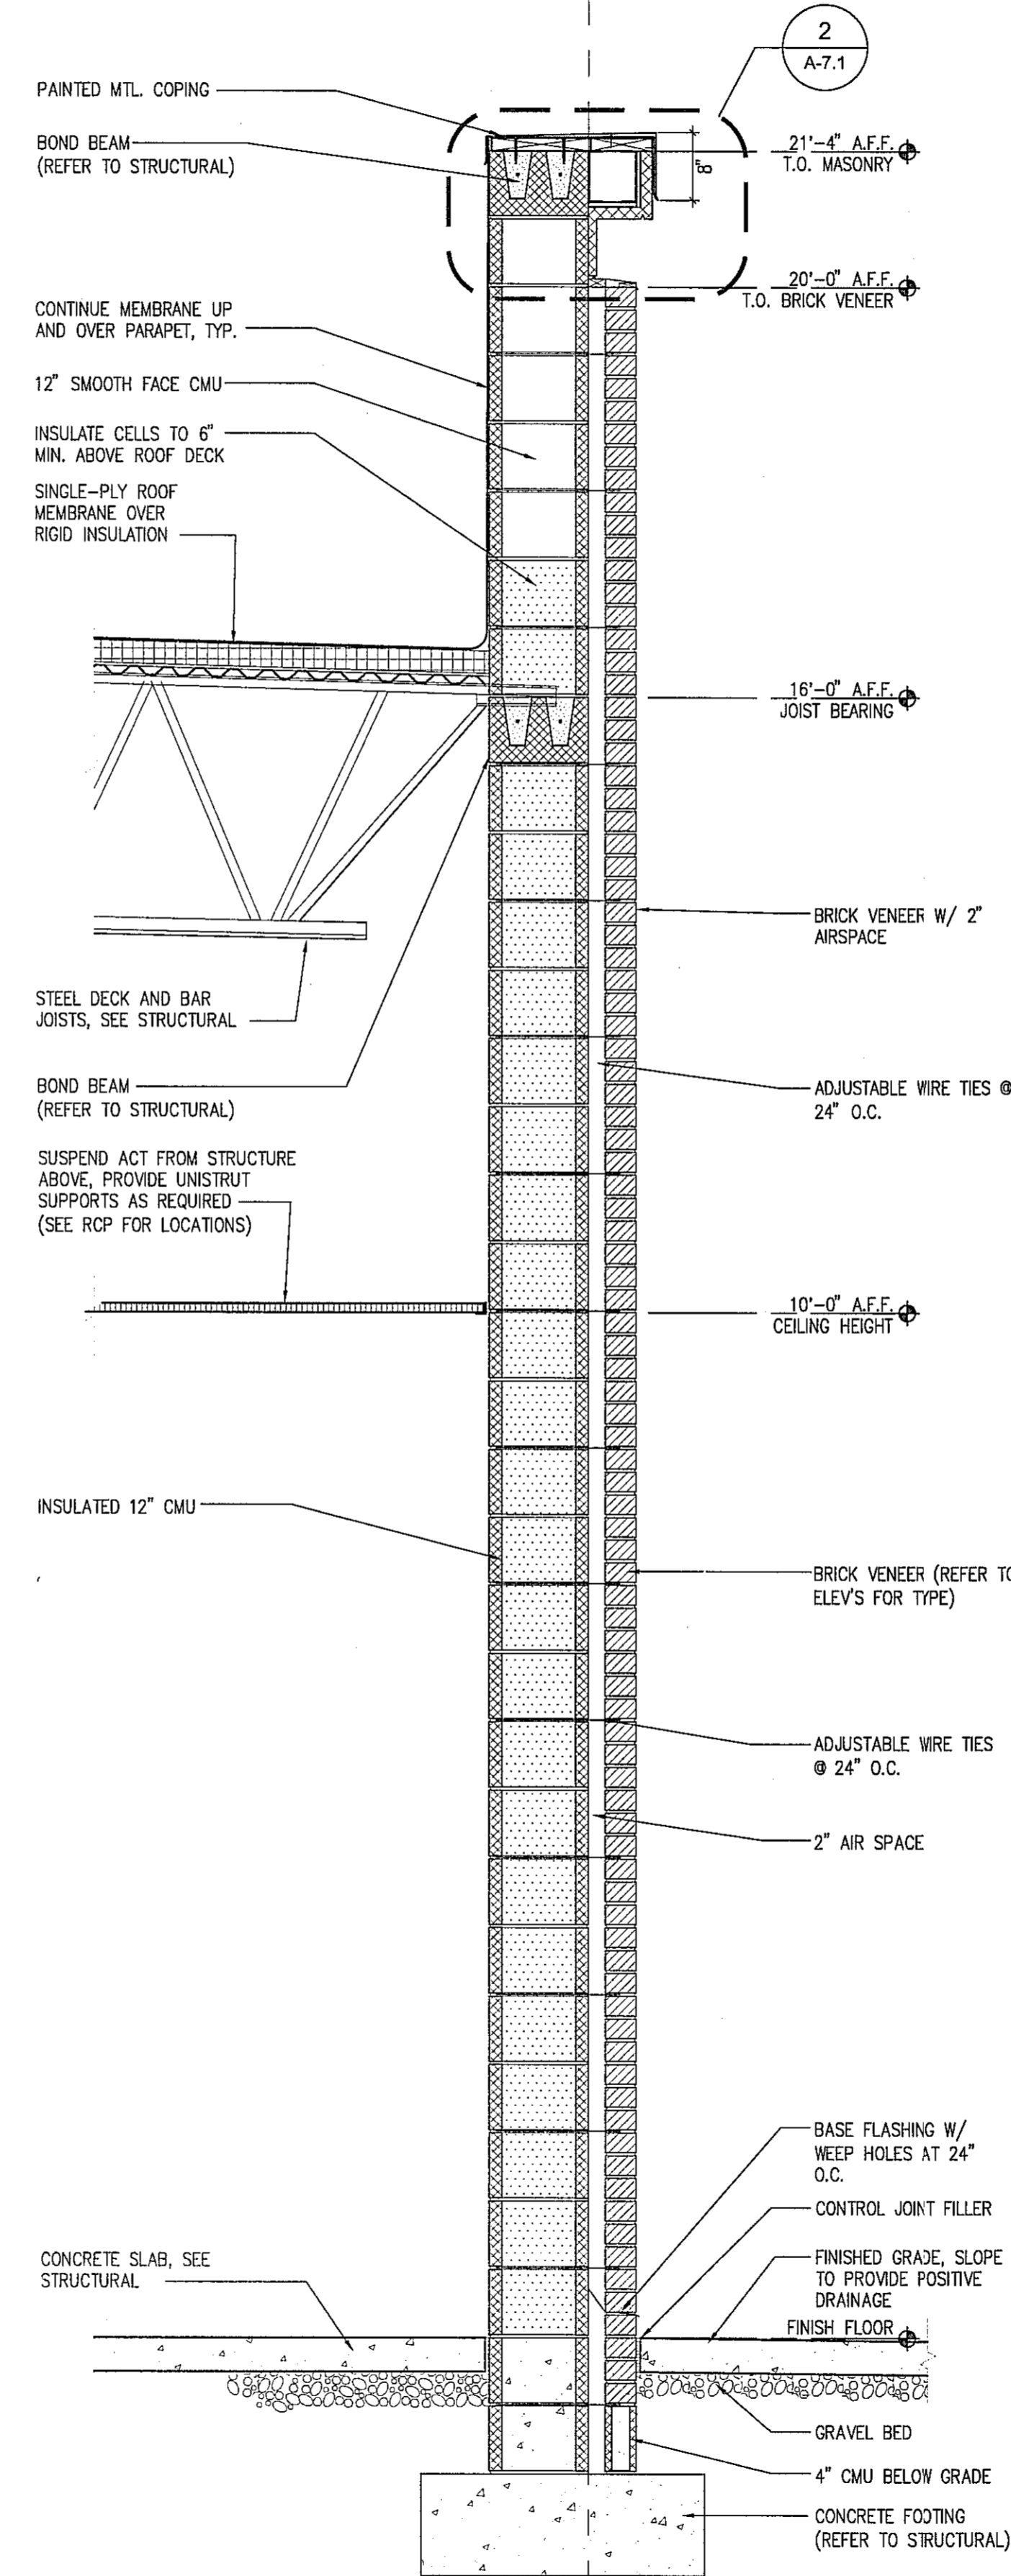

Z:\ProjectMaster\07134-Sembler-Canton, GA-Canton Marketplaces\Drawings\CDs\Shops\Shops H.A-5.4.dwg Jan 04, 2008 - 3:54pm

4 WALL SECTION @ FRONT  
SCALE: 3/4" = 1'-0"

3 WALL SECTION @ REAR  
SCALE: 3/4" = 1'-0"

2 WALL SECTION @ REAR  
SCALE: 3/4" = 1'-0"

1 WALL SECTION @ REAR  
SCALE: 3/4" = 1'-0"

**Maxwell Johanson Maher**  
architects  
105 Broadway Ave, 4th Floor  
Nashville, Tennessee 37201  
phone 615-244-8970  
fax 615-244-8941  
www.mjmarch.com