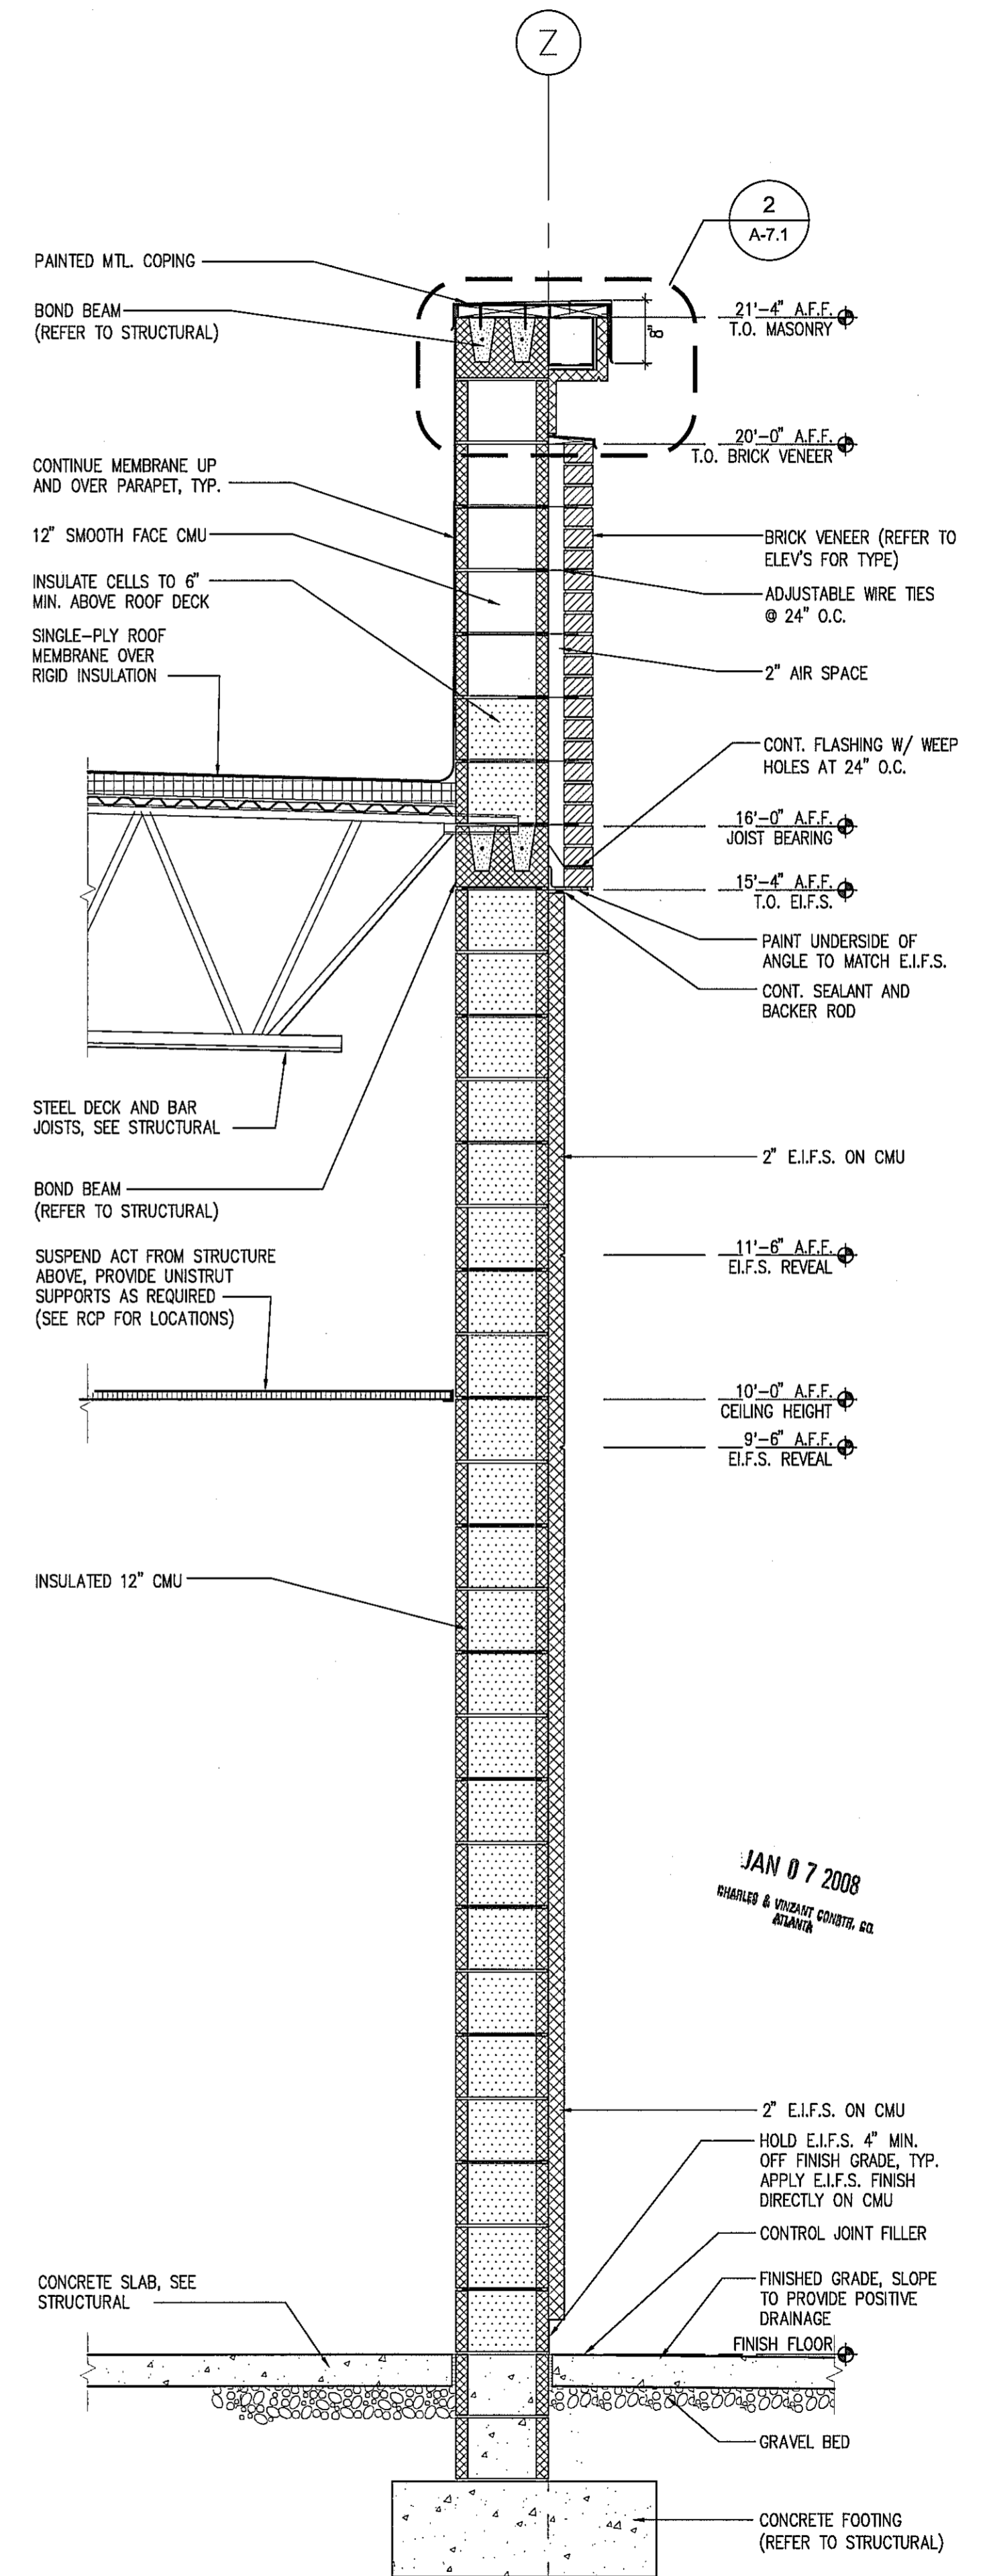

Z:\ProjectMaster\07134-Sembler-Canton, GA-Canton Marketplaces\Drawings\CDs\Shops\Shops H.A-5.4.dwg Jan 04, 2008 - 3:54pm

4 WALL SECTION @ FRONT  
SCALE: 3/4" = 1'-0"

3 WALL SECTION @ REAR  
SCALE: 3/4" = 1'-0"

2 WALL SECTION @ REAR  
SCALE: 3/4" = 1'-0"

1 WALL SECTION @ REAR  
SCALE: 3/4" = 1'-0"

**Maxwell Johanson Maher**  
architects  
105 Broadway Ave, 4th Floor  
Nashville, Tennessee 37201  
phone 615-244-8970  
fax 615-244-8941  
www.mjmarch.com

revisions  
date

REV	DATE

PERMIT SET  
01-04-07

WALL SECTIONS

**A-5.4**  
MJM Job# 07134

This drawing and the design shown is the property of the architect. The production, copying or use of this drawing without their written consent is prohibited and any infringement will be subject to legal action.