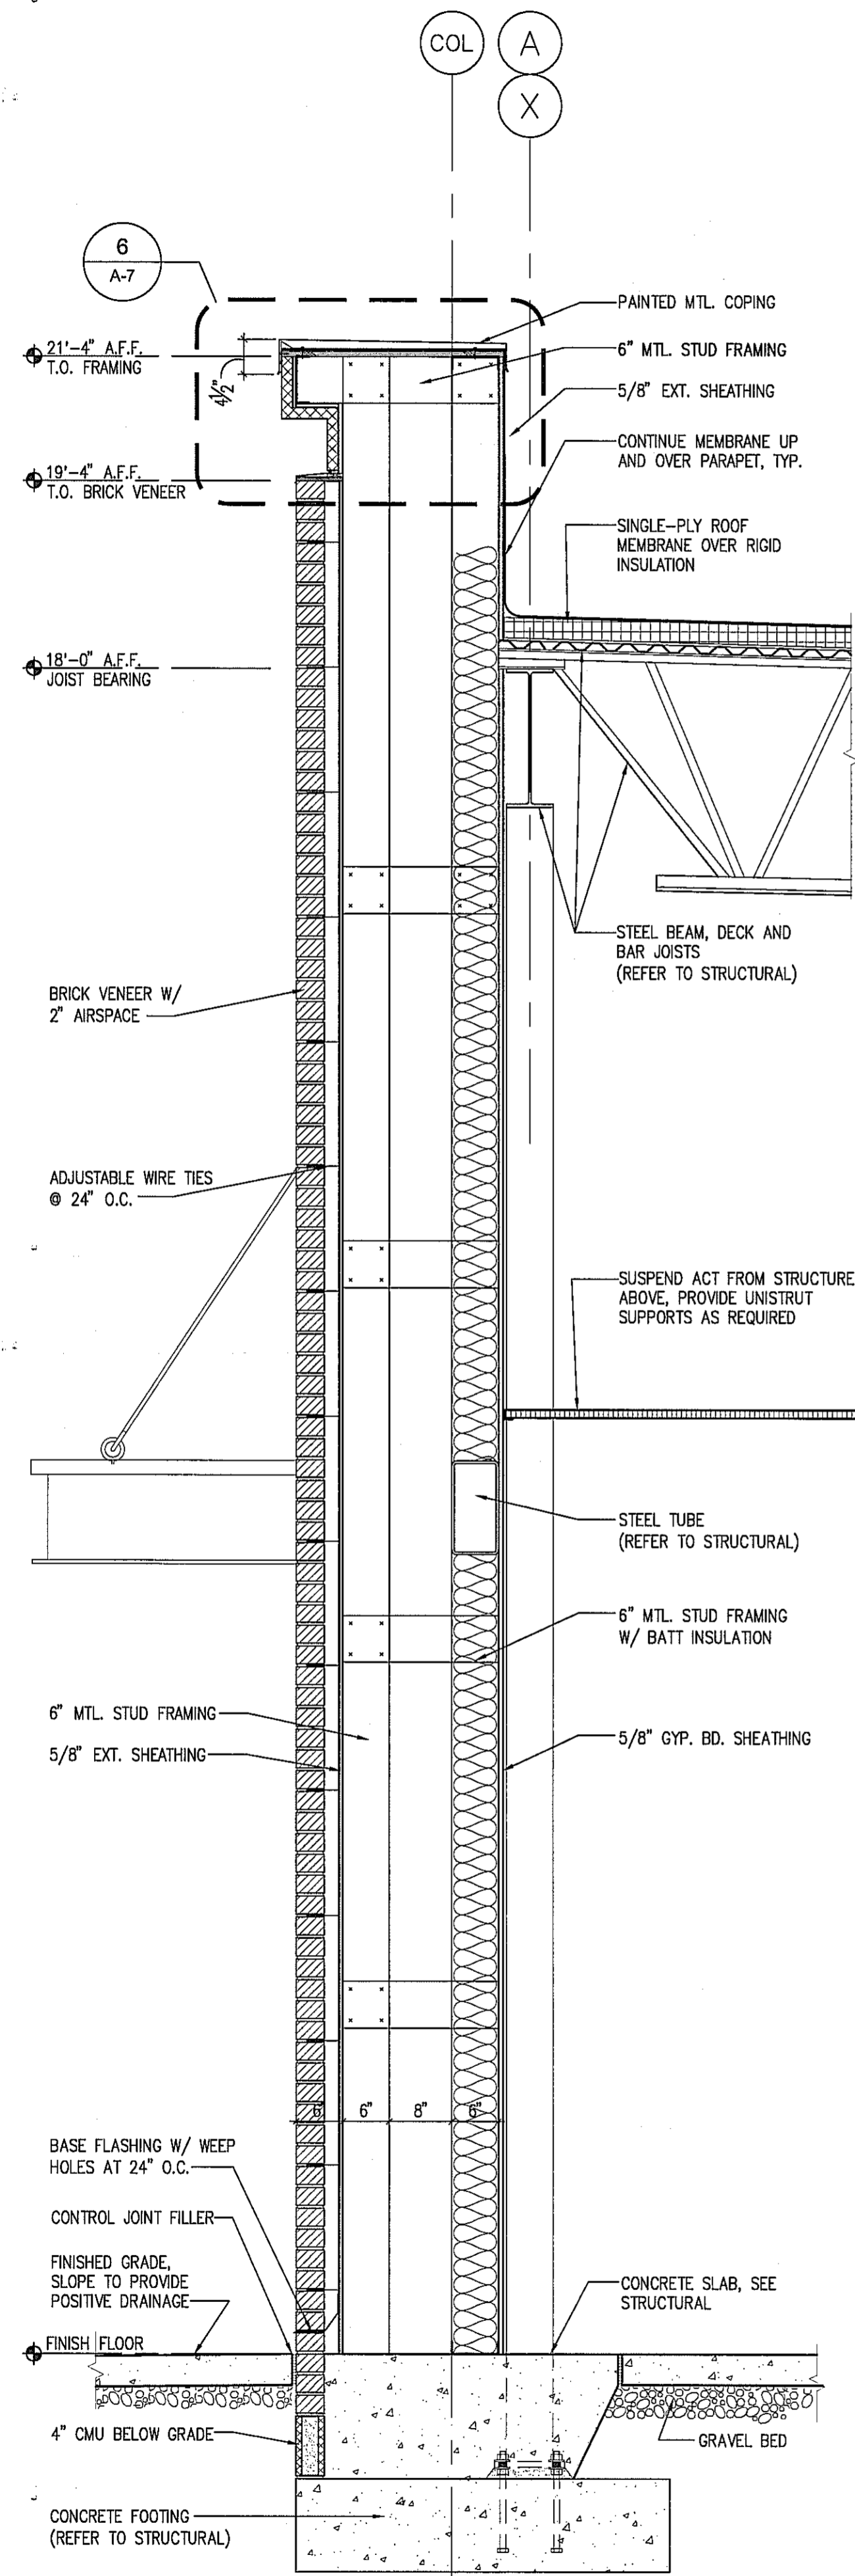

Z:\ProjectMaster\07134-Sembler-Canton, GA-Canton Marketplaces\Drawings\CDs\Shops\Shops H.A-5.4.dwg Jan 04, 2008 - 3:54pm

4 WALL SECTION @ FRONT  
SCALE: 3/4" = 1'-0"

3 WALL SECTION @ REAR  
SCALE: 3/4" = 1'-0"

2 WALL SECTION @ REAR  
SCALE: 3/4" = 1'-0"

1 WALL SECTION @ REAR  
SCALE: 3/4" = 1'-0"

**Maxwell Johanson Maher**  
architects  
105 Broadway Ave, 4th Floor  
Nashville, Tennessee 37201  
phone 615-244-8970  
fax 615-244-8941  
www.mjmarch.com