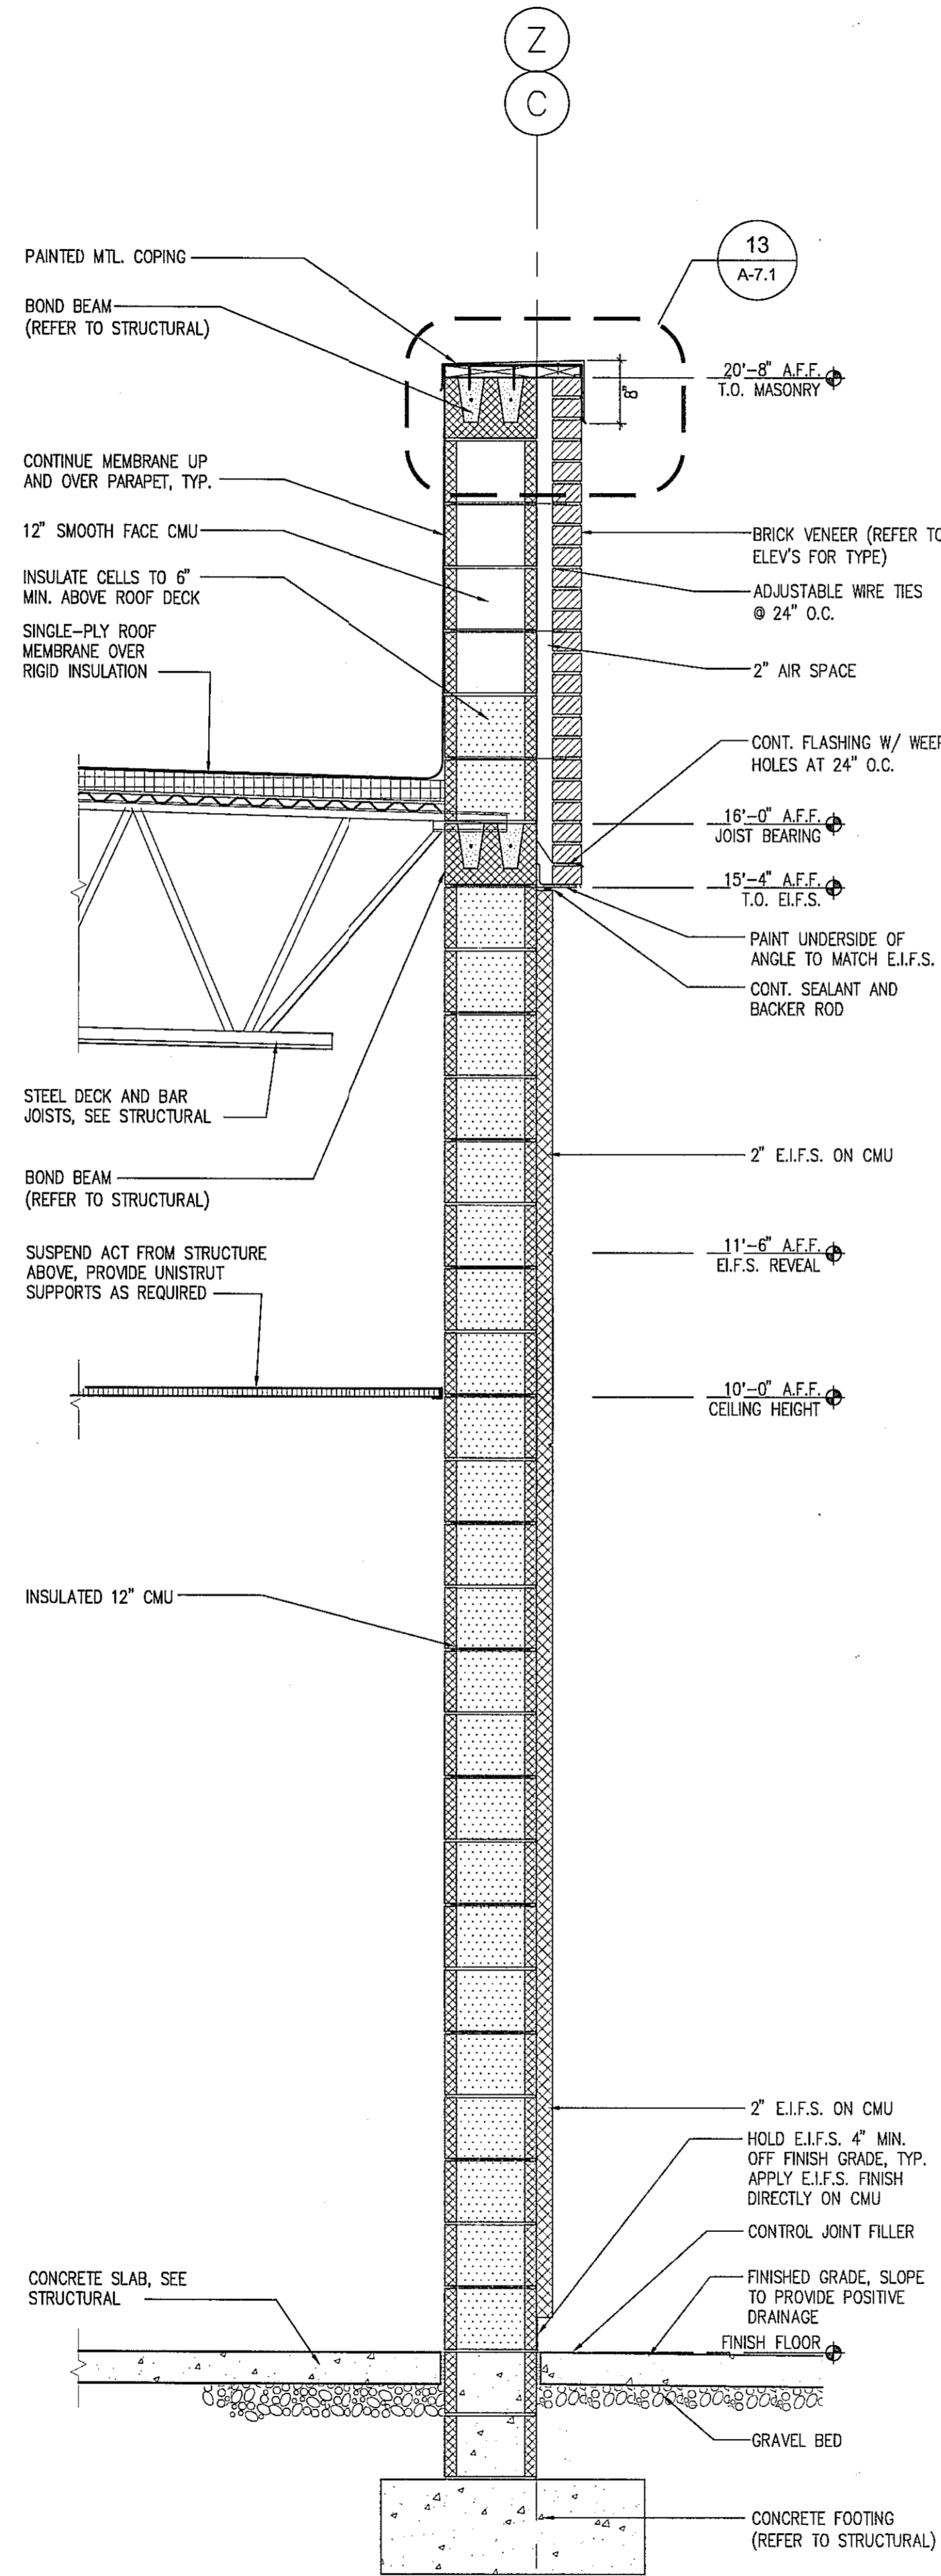

Z:\ProjectMaster\07134-Sembler-Canton, GA-Canton Marketplaces\Drawings\CDs\Shops\Shops H.A-5.4.dwg Jan 04, 2008 - 3:54pm

4 WALL SECTION @ FRONT  
SCALE: 3/4" = 1'-0"

3 WALL SECTION @ REAR  
SCALE: 3/4" = 1'-0"

2 WALL SECTION @ REAR  
SCALE: 3/4" = 1'-0"

1 WALL SECTION @ REAR  
SCALE: 3/4" = 1'-0"

**Maxwell Johanson Maher**  
architects  
105 Broadway Ave, 4th Floor  
Nashville, Tennessee 37201  
phone 615-244-8970  
fax 615-244-8941  
www.mjmarch.com